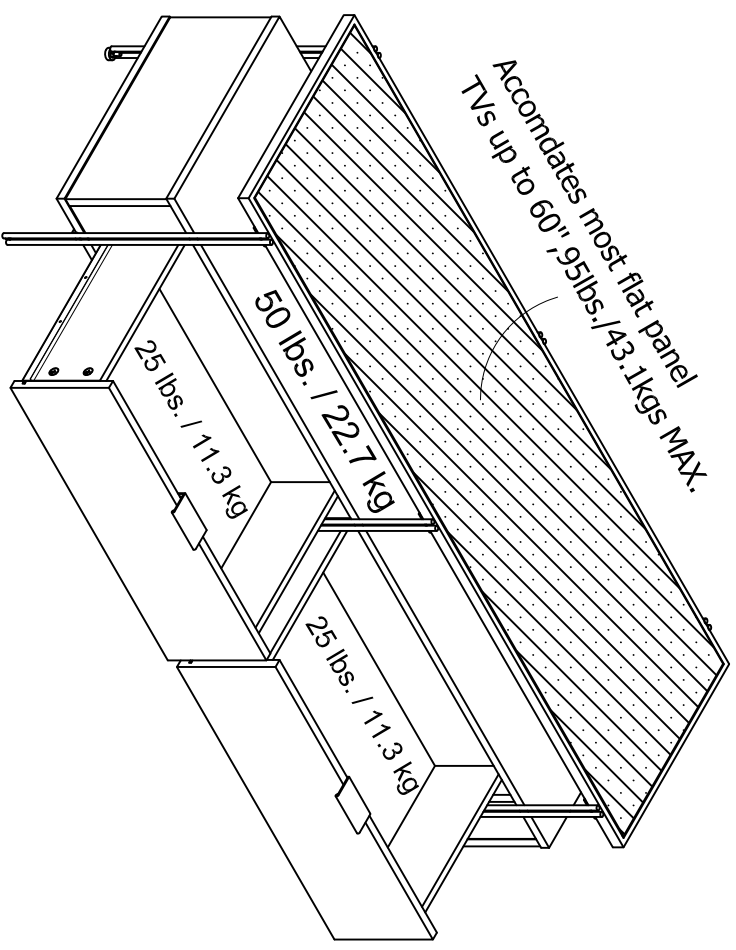

# 8185911COM TV Stand

Wood Breakdown:  
 PB 70.4%, Steel 14.6%, Glass 15%  
 Total storage: 8 cubic feet

Overall Product Size:  
 55.1" W x 16.25" D x 19.88" H  
 140cm W x 41.3cm D x 50.5cm H

Maximum Weight Capacities  
 Unit Weight: 76.23 lbs. (34.65kg)