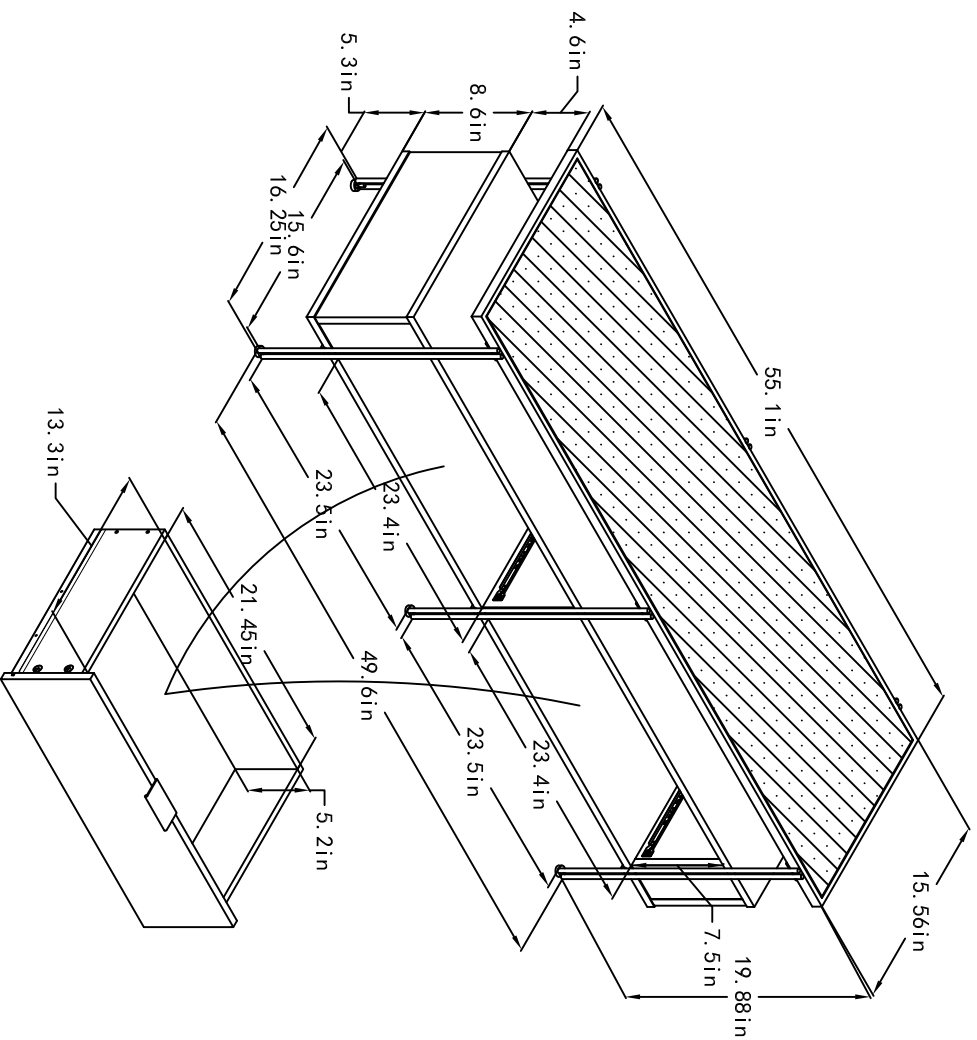

# 8185911COM TV Stand

Wood Breakdown:  
 PB 70.4%, Steel 14.6%, Glass 15%  
 Total storage: 8 cubic feet

Overall Product Size:  
 55.1" W x 16.25" D x 19.88" H  
 140cm W x 41.3cm D x 50.5cm H

Maximum Weight Capacities  
 Unit Weight: 76.23 lbs. (34.65kg)